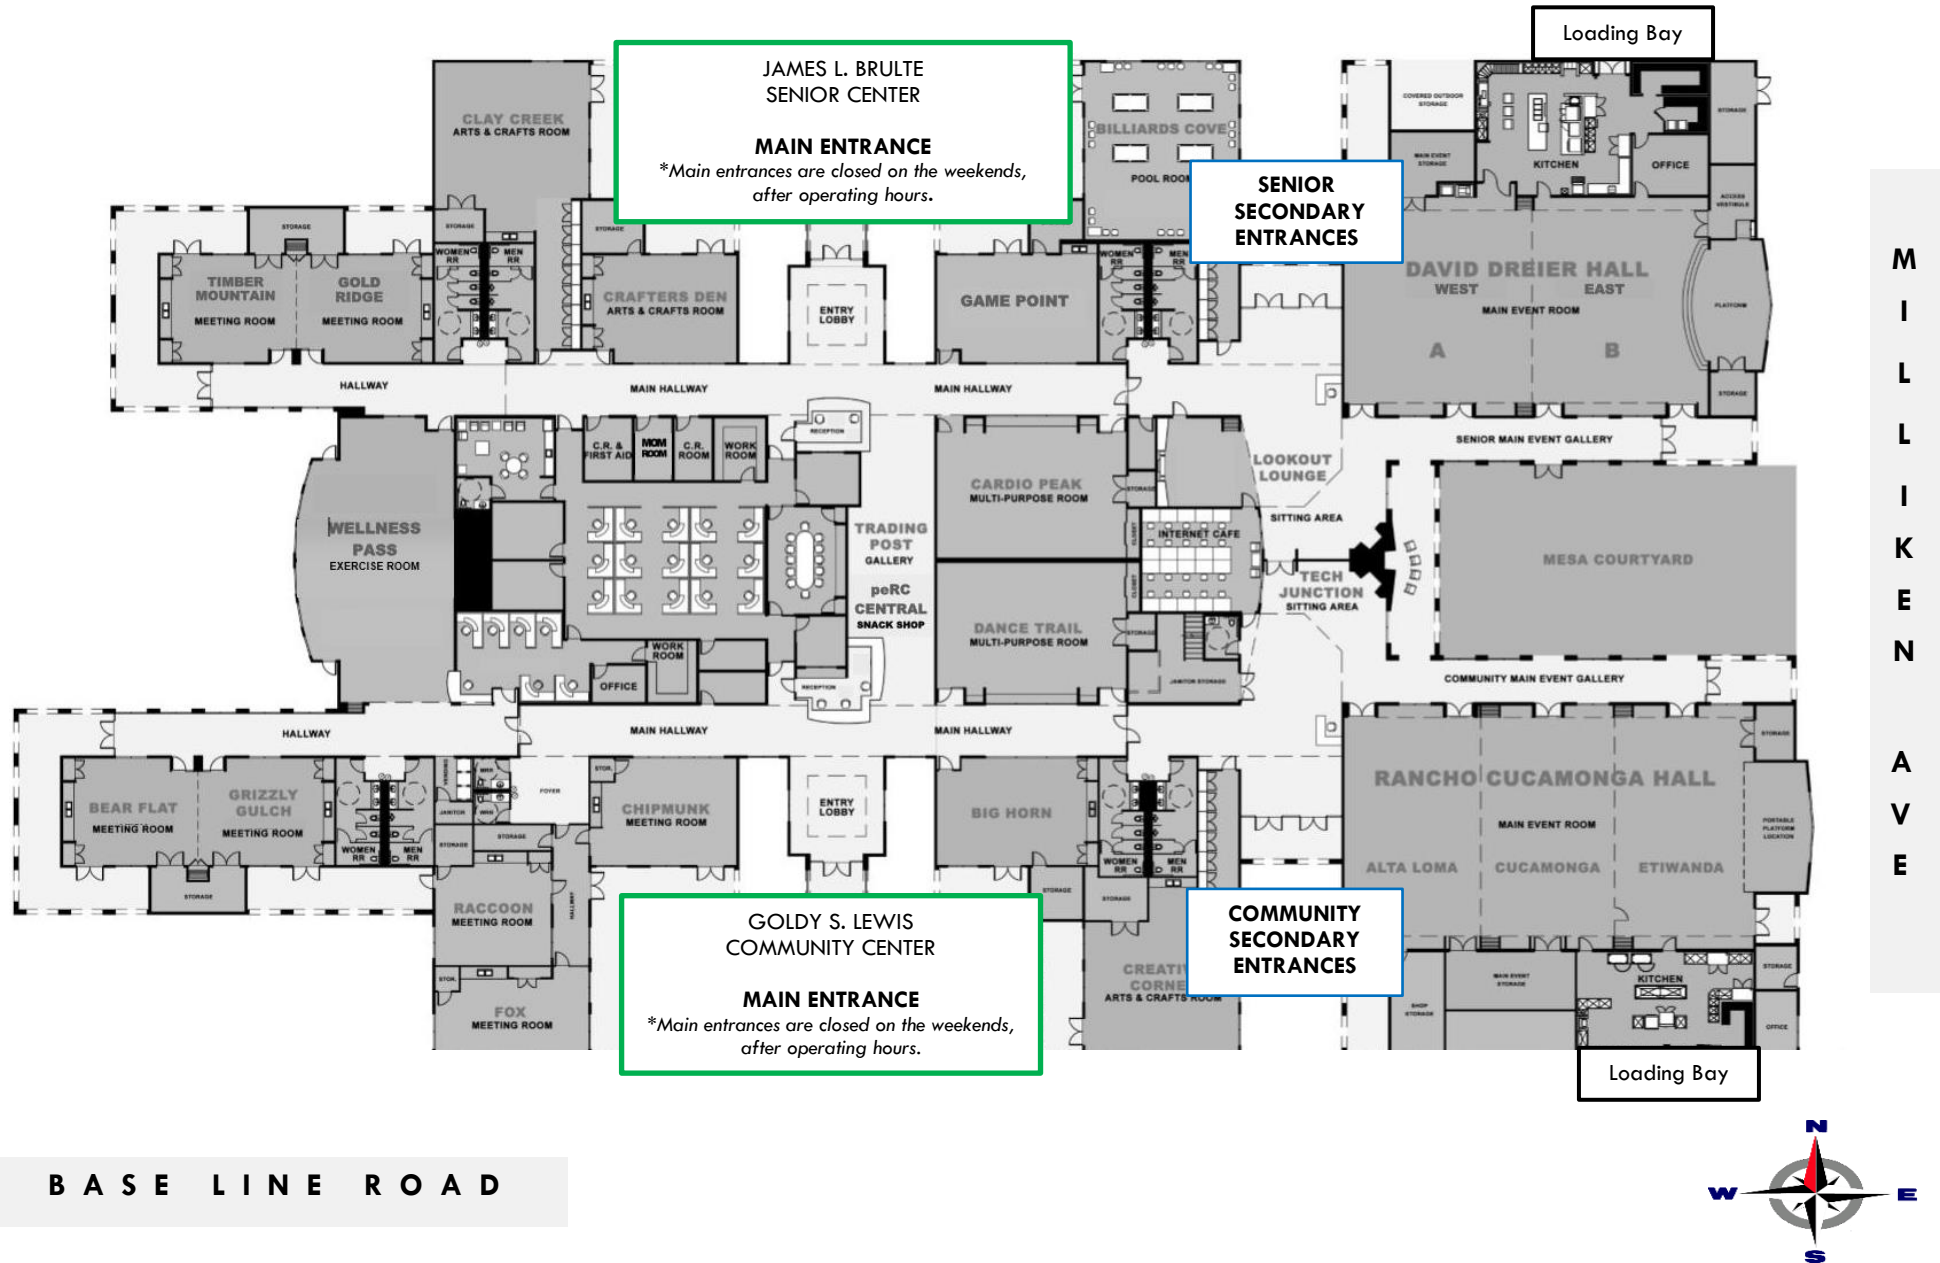

CENTRAL PARK – ROOM CAPACITIES & SQUARE FOOTAGE

NOTE: Adding additional equipment around the perimeter of your room layout, will impact & take away from seating.

| ROOM SIZE | SQUARE FT. | THEATER | CLASSROOM | BANQUET <i>W/DF = DANCE FLOOR</i> |
|---|------------------------|---------|--|--|
| Medium Event Hall <i>w/ catering kitchen</i> | 3,192 | 300 | 36 x 6 ft. tables = 108 | 24 x 60" Rounds = 192 20 x 60" Rounds w/DF = 160 |
| Large Event Hall <i>w/ catering kitchen</i> | 4,512 | 400 | 42 x 6 ft. tables = 126 | 32 x 60" Rounds = 256 30 x 60" Rounds w/DF = 240 |
| Mesa Courtyard <i>*Tables and chairs are not provided.</i> | 5,040 | 250 | N/A | 150-200 <i>*Tables and chairs are not provided.</i> |
| Large Rooms <i>(One section of event hall. Excluding Saturdays)</i> | 1700 <i>Approx.</i> | 130 | 20 x 6 ft. tables = 60 <i>per section</i> | 12 x 60" Rounds = 96 9 x 60" Rounds w/DF = 72 <i>per section</i> |
| Large Rooms <i>(One section of event hall w/ stage. Excluding Saturdays)</i> | 1,344 | 130 | 15 x 6 ft. tables = 45 | 8 x 60" Rounds = 64 7 x 60" Rounds w/DF = 56 |
| Large Room <i>w/ semi-private grass area</i> | 1,246 | 100 | 15 x 6 ft. tables = 45 | 9 x 60" Rounds = 72 |
| Large Room <i>w/ semi-private cement patio</i> | 1,246 | 100 | 15 x 6 ft. tables = 45 | 9 x 60" Rounds = 72 |
| Medium Rooms | 1,140 | 75 | 16 x 6 ft. tables = 48 | 8 x 60" Rounds = 64 |
| Dance Rooms | 1,344 | 25 | N/A | N/A |
| Small Rooms | 750 | 50 | 10 x 6 ft. tables = 30 | 5 x 60" Rounds = 40 |